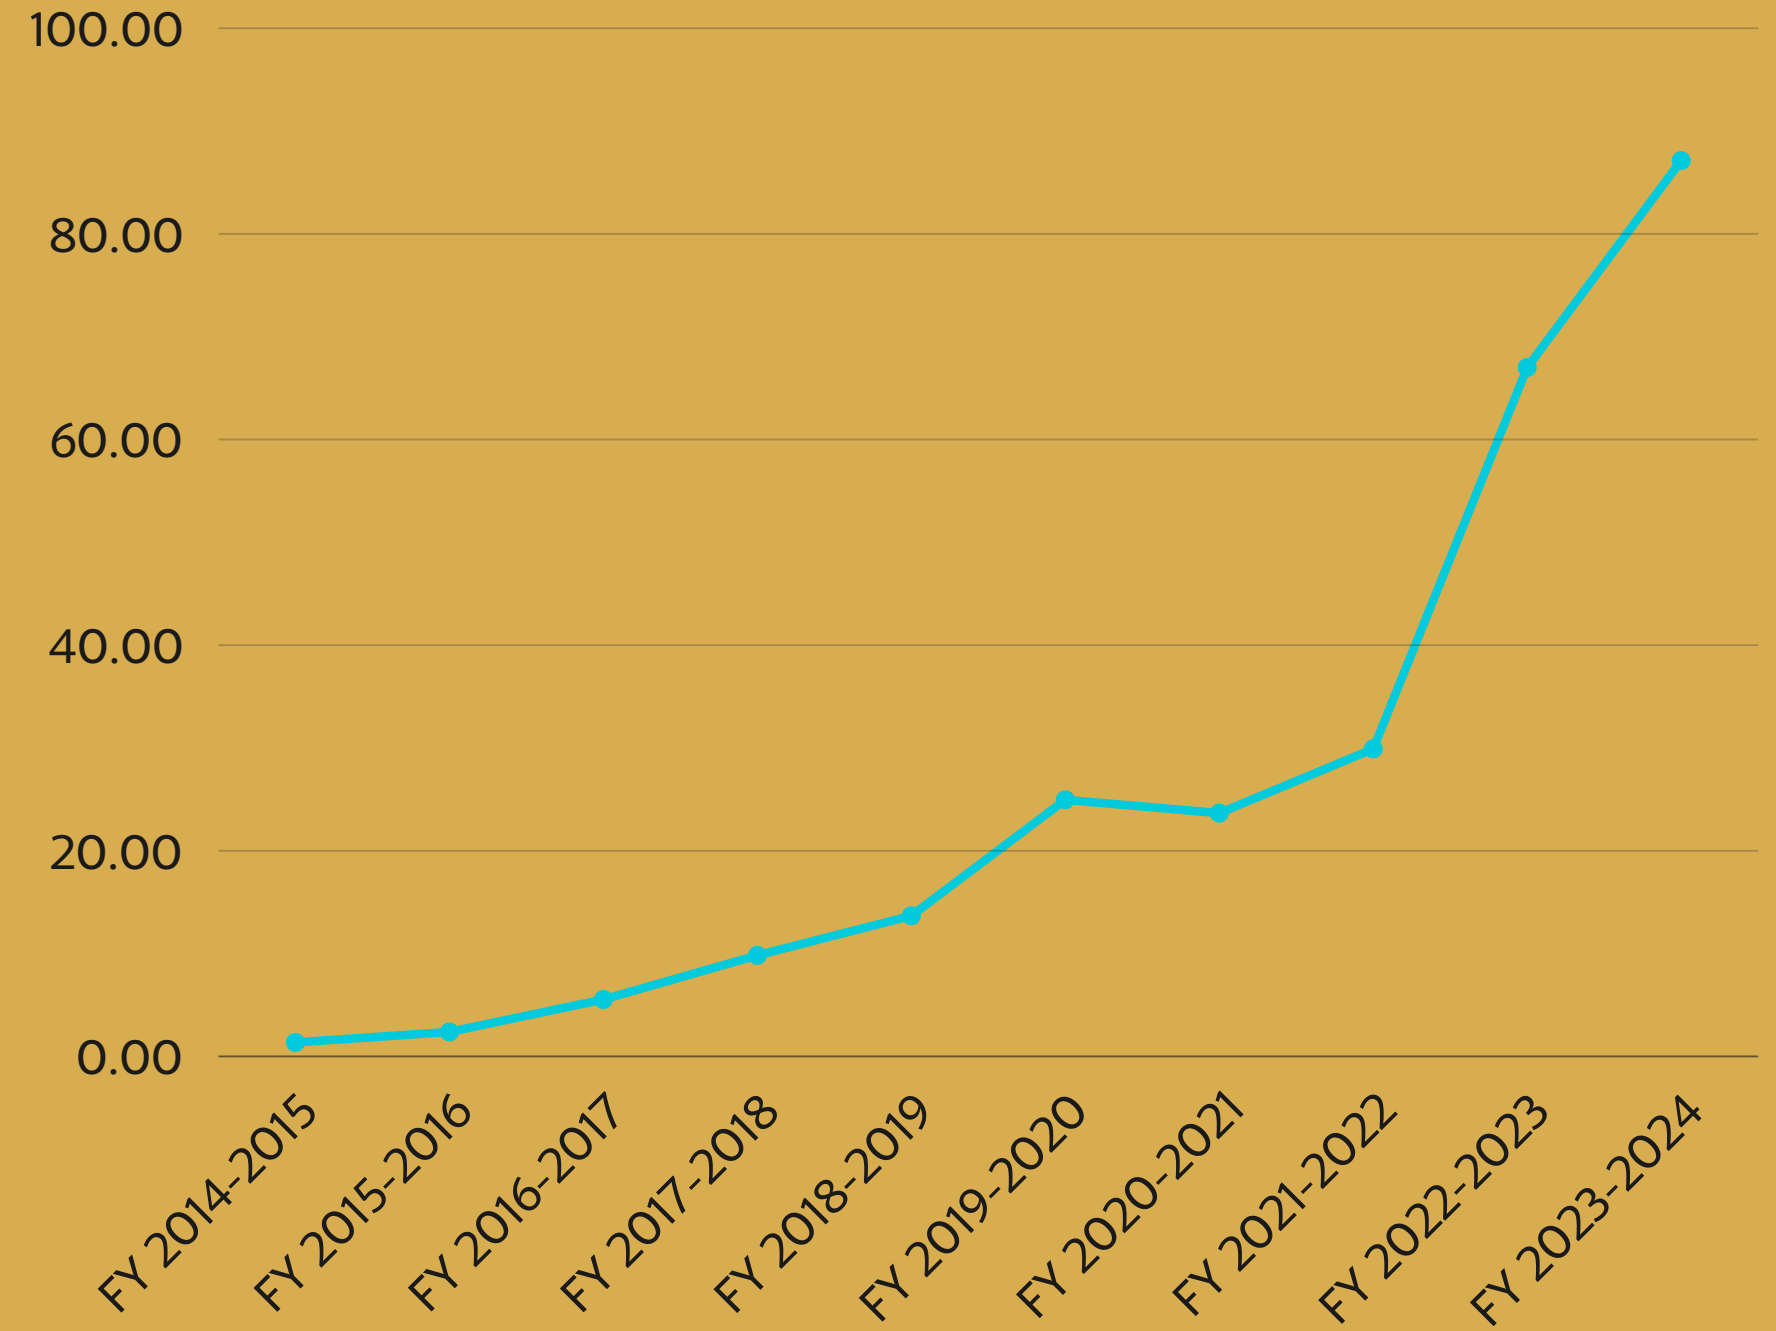

GROWTH STORY

[Read More](#)